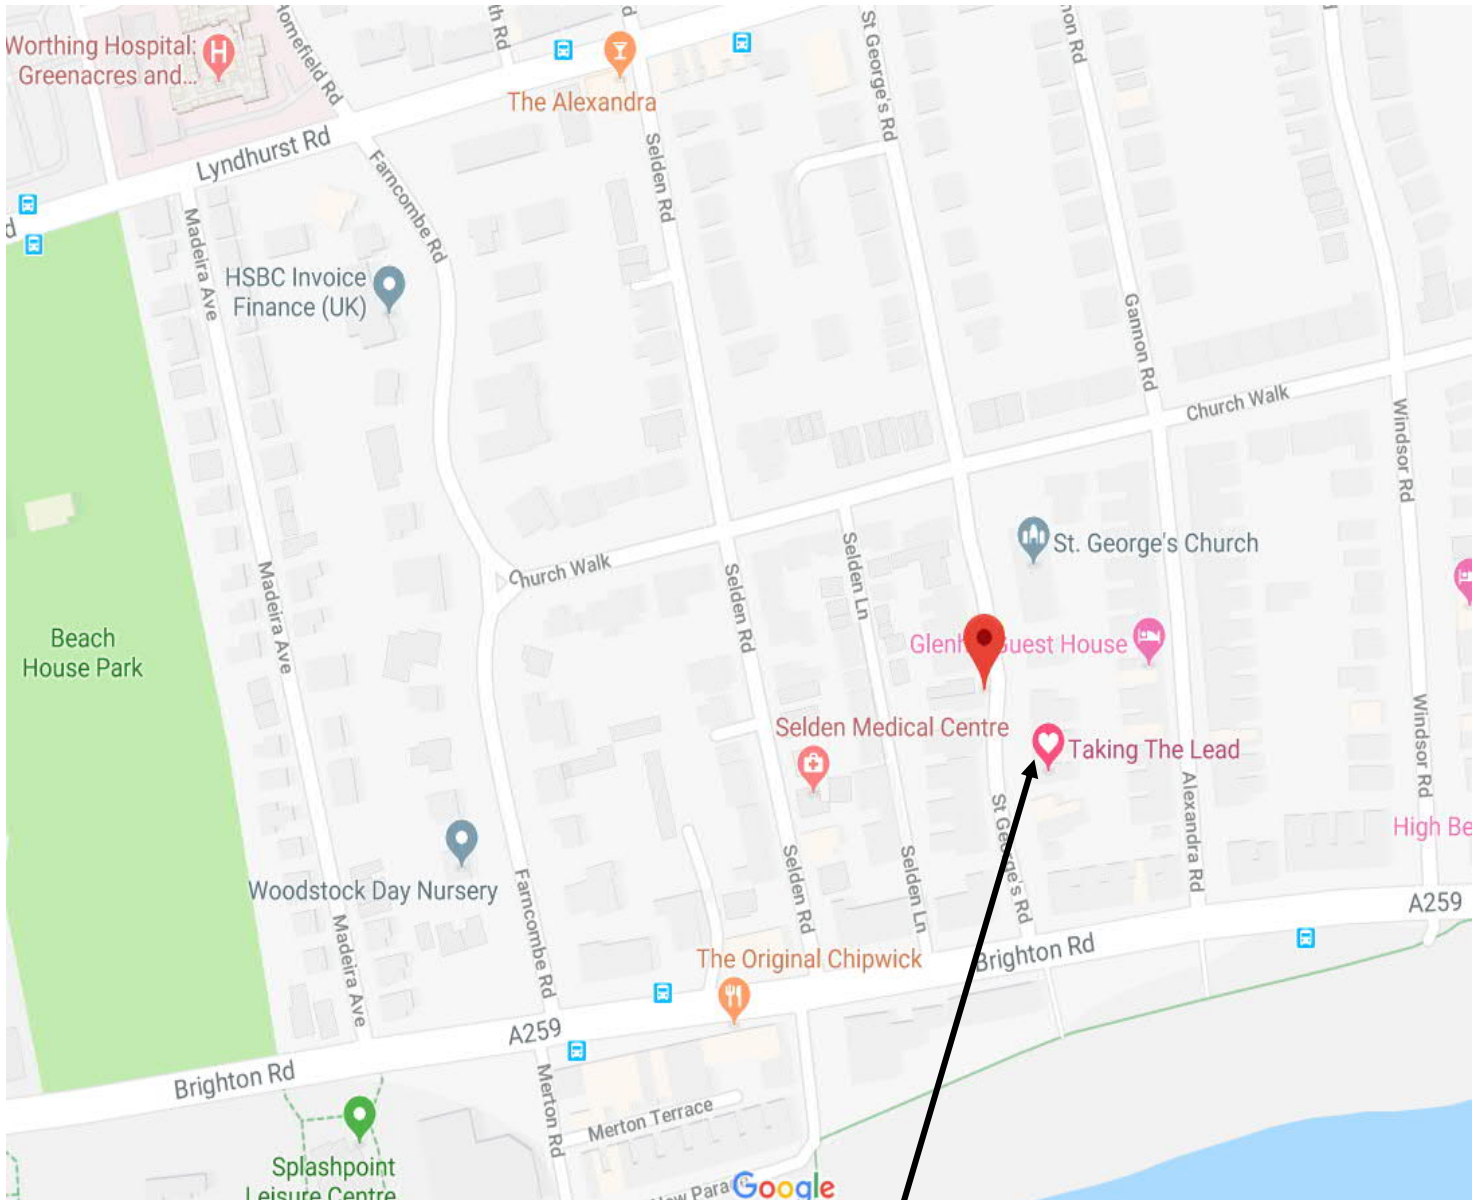

WORTHING HALL MAP

**St Georges Church Hall, St Georges
Road, Worthing, BN11 2DS**

**Small car park, but you can also park on
St Georges Road.**